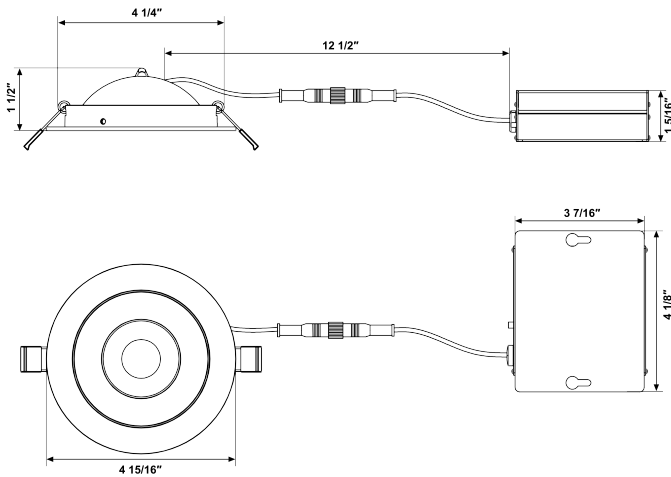

DR40RG-WH/BK/SN

4inch LED Round Gimbal Ultra Slim Recess downlight(Air tight)

Job Information		
Project Name		Type
Location		
Quantity		Date
Contact/ Name		
Notes		

Dimming

- 10%-100% dimming capability
- Compatible with industry TRIAC/ELV dimmers (contact factory for compatible dimmers list)

Description

- DR40RG, a 9 watt 4-inch All CCT slim profile round gimbal LED panel is a high-performance, easy to install downlight. It offers excellent light output, energy efficiency, and streamlined design. Adjustable gimbal is beneficial to the adjustment of angle. Suitable for damp location and use in soffits.

Beam Spread

- 38 degree beam spread

LED Driver

- Extruded aluminum junction box with integrated 210mA dimmable driver included
- Class II electronic LED driver with 100-125V AC input;
- includes an 12" cable from driver to fixture

Quick Connect Push-in Terminals

- Three "Quick Connect" Push-in terminals for fast and easy wiring

Operating Temperature

- -20°C - 40°C (-4°F - 104°F)

Body

- Durable airtight aluminum
- Adjustable Gimbal

LED Characteristics