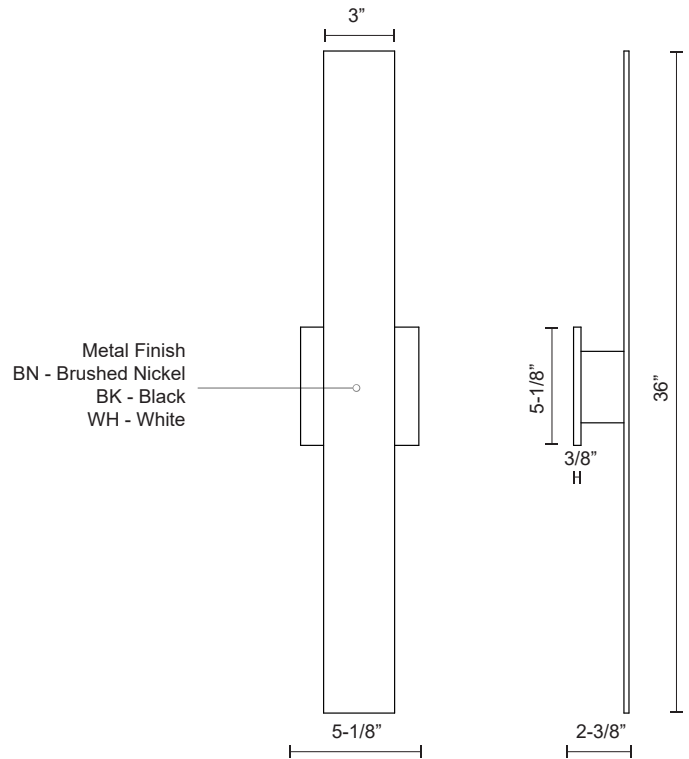

VESTA AT7935

WALL

PROJECT

AT7935-BK
Black

AT7935-BN
Brushed Nickel

AT7935-WH
White

SPECIFICATION DETAILS

* For custom options, consult factory for details.

Fixture Dimensions	W3" x H36" x E2-3/8"
Light Source	LED
Wattage	41W
Total Lumens	3200lm
Delivered Lumens	BK-1985lm; BN-2013lm; WH-2116lm;
Voltage	120V
Color Temperature	3000K
CRI (Ra)	>90
Optional Color Temps	2700K - 5000K Available, Minimum Order Quantities Apply
LED Rated Life	50,000 hours
Dimming	100% - 10%, ELV Dimmer (Not Included)
Diffuser Details	Frosted Glass Diffuser
Location	Wet
Warranty	5 Years
ADA Compliant	Yes
Canopy Dimensions	W5-1/8" x H5-1/8" x E3/8"

DESCRIPTION

Timeless simplicity with versatile purpose is offered with this wall sconce that measures 35 inches in length. Vesta mounts horizontally or vertically from a matching aluminum square affixed in the middle of the rectangular beam of formed aluminum. The concealed LEDs illuminate the mounting plane creating pool of light on the wall. Vesta is available in three different finishes: black or white powder coating and brushed nickel.