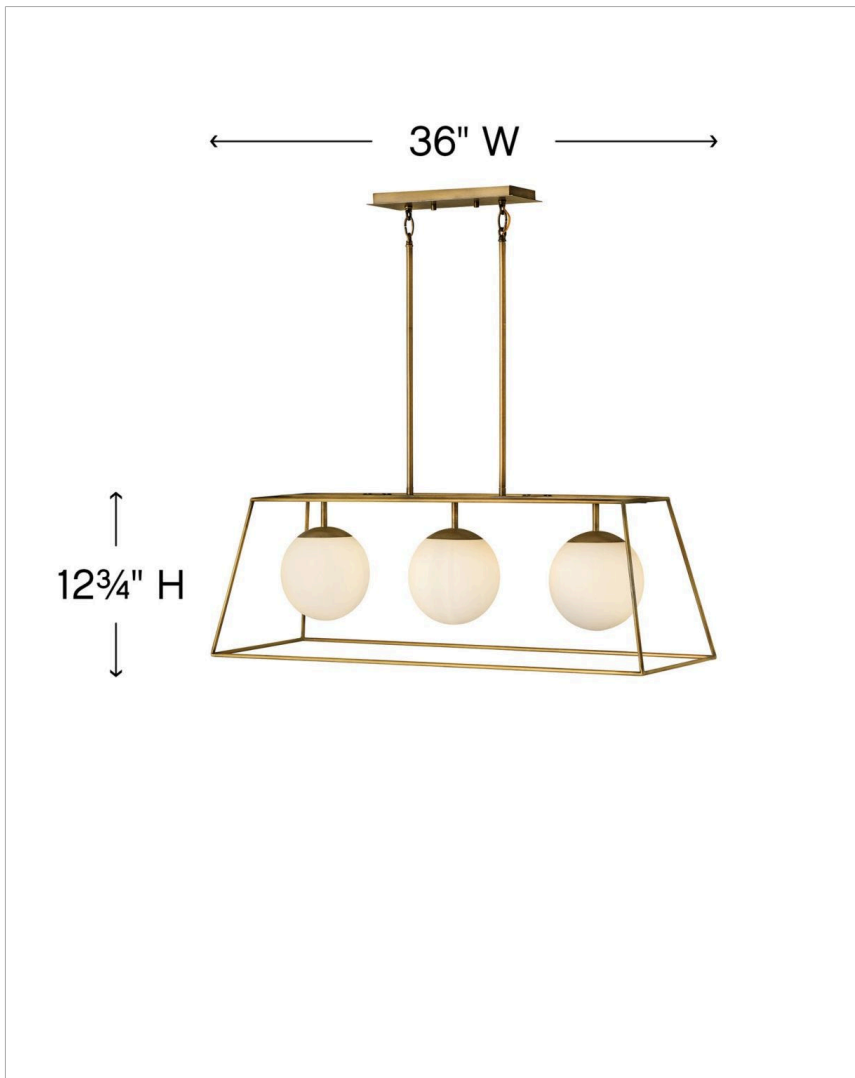

JONAS

4376HB

THREE LIGHT LINEAR

Jonas is a maestro of mid-century modern design. Eye-catching etched glass globes are centered within a modern open frame of solid steel in either Heritage Brass or Black, creating a sleek timeless form infused with retro flair.

DETAILS

FINISH:	Heritage Brass
MATERIAL:	Steel
GLASS:	Etched Opal

DIMENSIONS

WIDTH:	36"
HEIGHT:	12.8"
DEPTH:	13
WEIGHT:	13.5lb

LIGHT SOURCE

LIGHT SOURCE:	Socket
WATTAGE:	3-100w Med.
VOLTAGE:	120v

MOUNTING

CANOPY:	5.25"W X 11.25"L
LEAD WIRE:	1 X 120"
MAX HEIGHT:	47

SHIPPING

CARTON LENGTH:	39
CARTON WIDTH:	16
CARTON HEIGHT:	15
CARTON WEIGHT:	20.7

PRODUCT DETAILS:

- This fixture includes multiple down stems in various lengths to customize the installation height, including two 6" stems and four 12" stems.
- Suitable for use in dry (indoor) locations as defined by NEC and CEC. Meets United States UL Underwriters Laboratories & CSA Canadian Standards Association Product Safety Standards
- Distinctive mid-century modern elements merge with sleek and timeless forms for a vintage vibe with modern flair
- Classic gleaming light brass finish