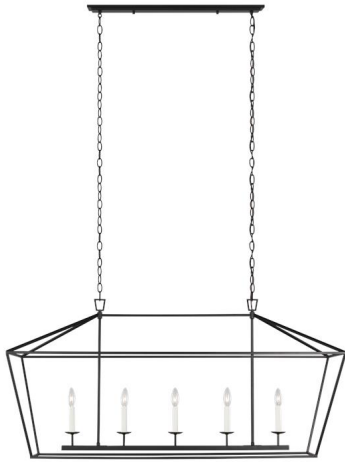

GENERATION LIGHTING

6692605-112: Five Light Medium Linear Chandelier

Collection: Dianna

Open, airy iron frame three-dimensional chandelier

Clear bulb(s) recommended for this fixture

Available in three finish options: Brushed Nickel, Midnight Black and Satin Brass

Assortment includes: 3-light mini lantern, 4-light small lantern, 5-light wide lantern and 5-light wide linear chandelier

Damp Rated

UPC #:785652085673

Finish: Midnight Black (112)

Dimensions:

Length: 50"

Width: 16 7/8"

Height: 24 3/8"

Weight: 13.8 lbs.

Overall Height: 98 7/8"

Wire: 120" (color/Black)

Chain: 72"

Connection: Mounted To Box

Bulbs:

5 - Candelabra Torpedo 60w Max. 120v - Not included

Material List:

1 Body - Steel - Midnight Black

2 Chain - Steel - Midnight Black

Safety Listing:

Safety Listed for Damp Locations

Backplate / Canopy Details:

Type	Height / Length	Width	Depth	Diameter	Outlet Box Up	Outlet Box Down
Canopy	3/4	27 1/8	4 7/8			